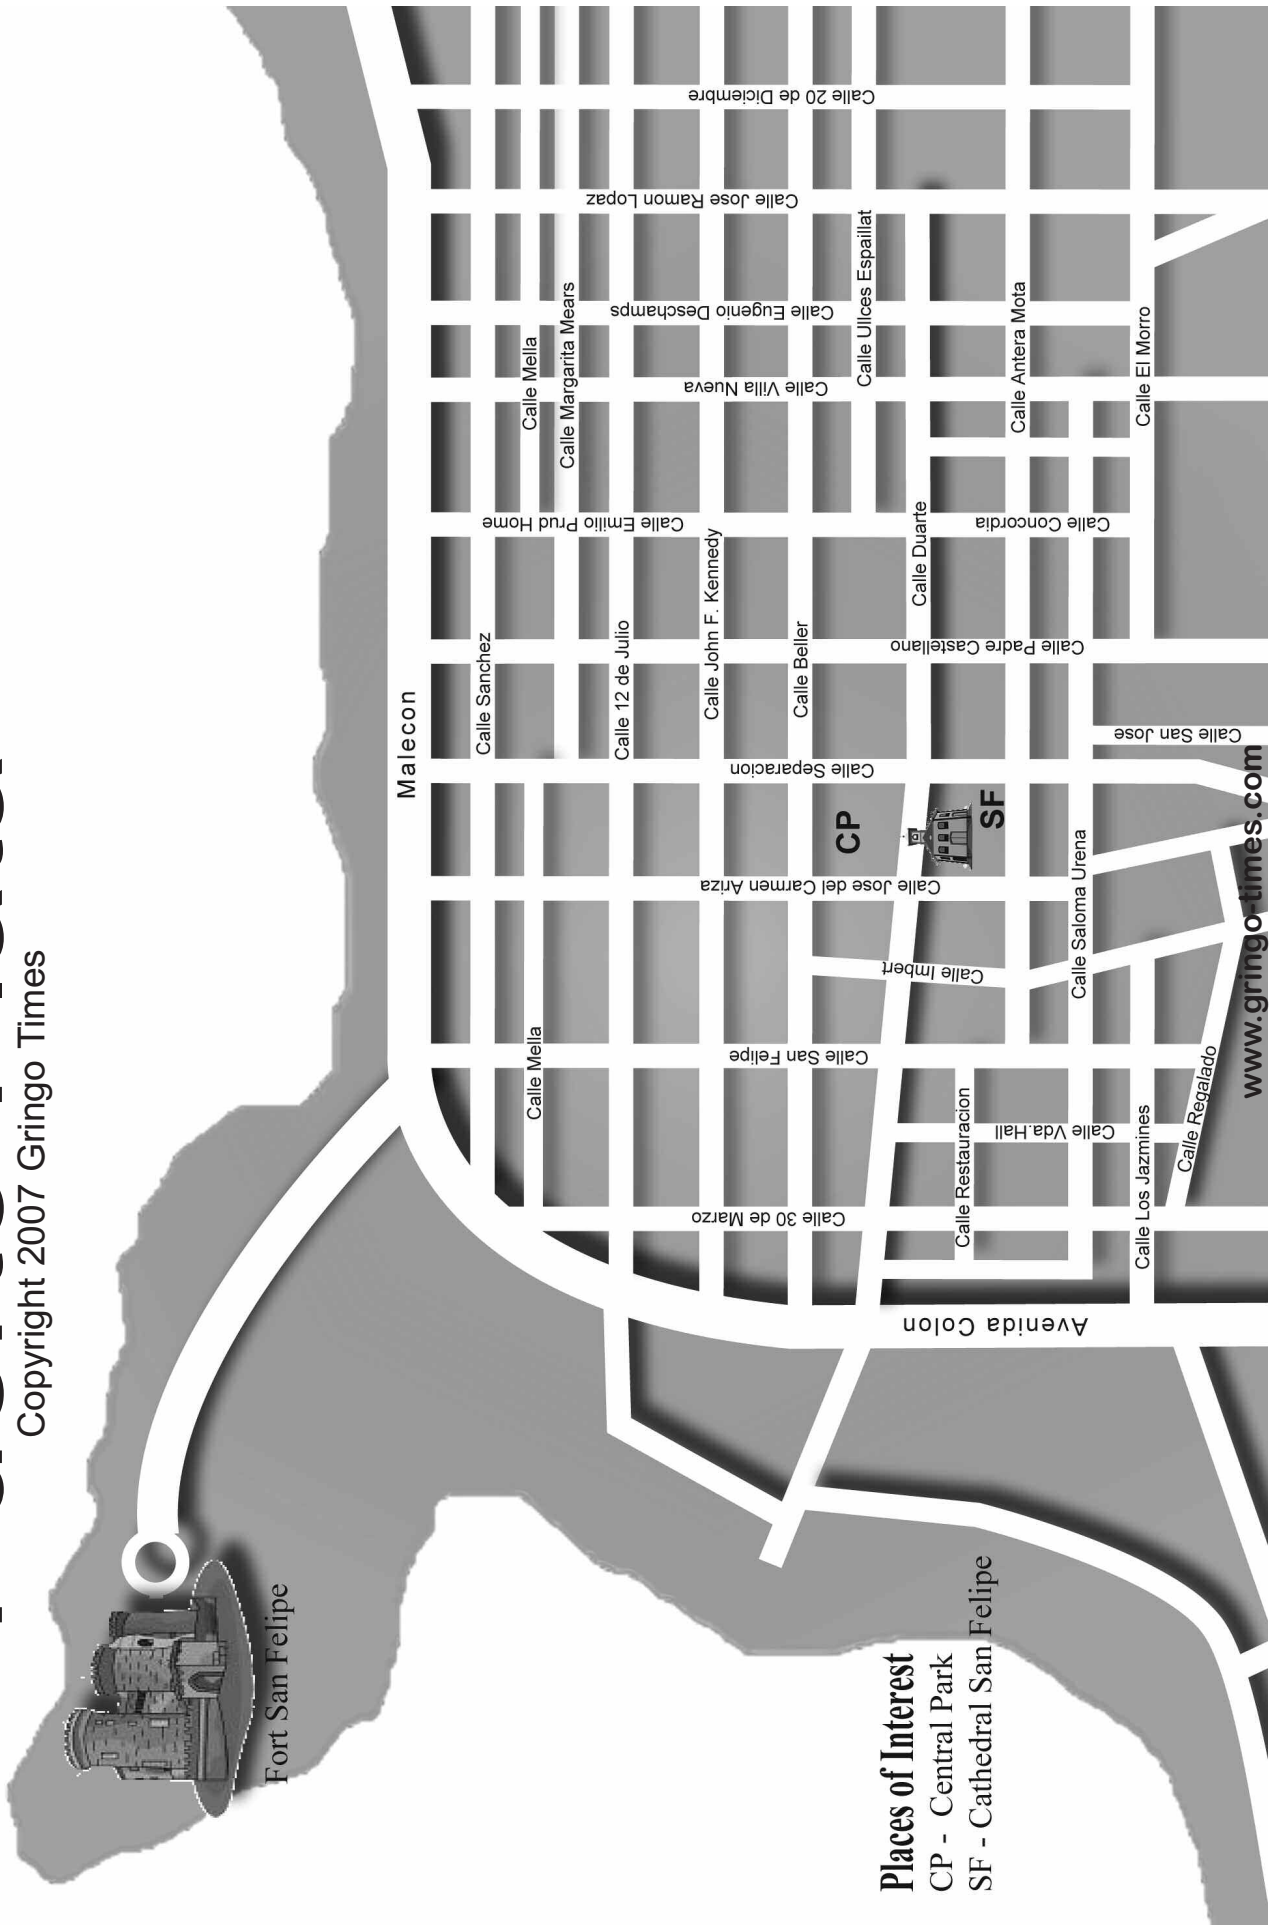

# Puerto Plata

Copyright 2007 Gringo Times

Fort San Felipe

## Places of Interest

CP - Central Park

SF - Cathedral San Felipe